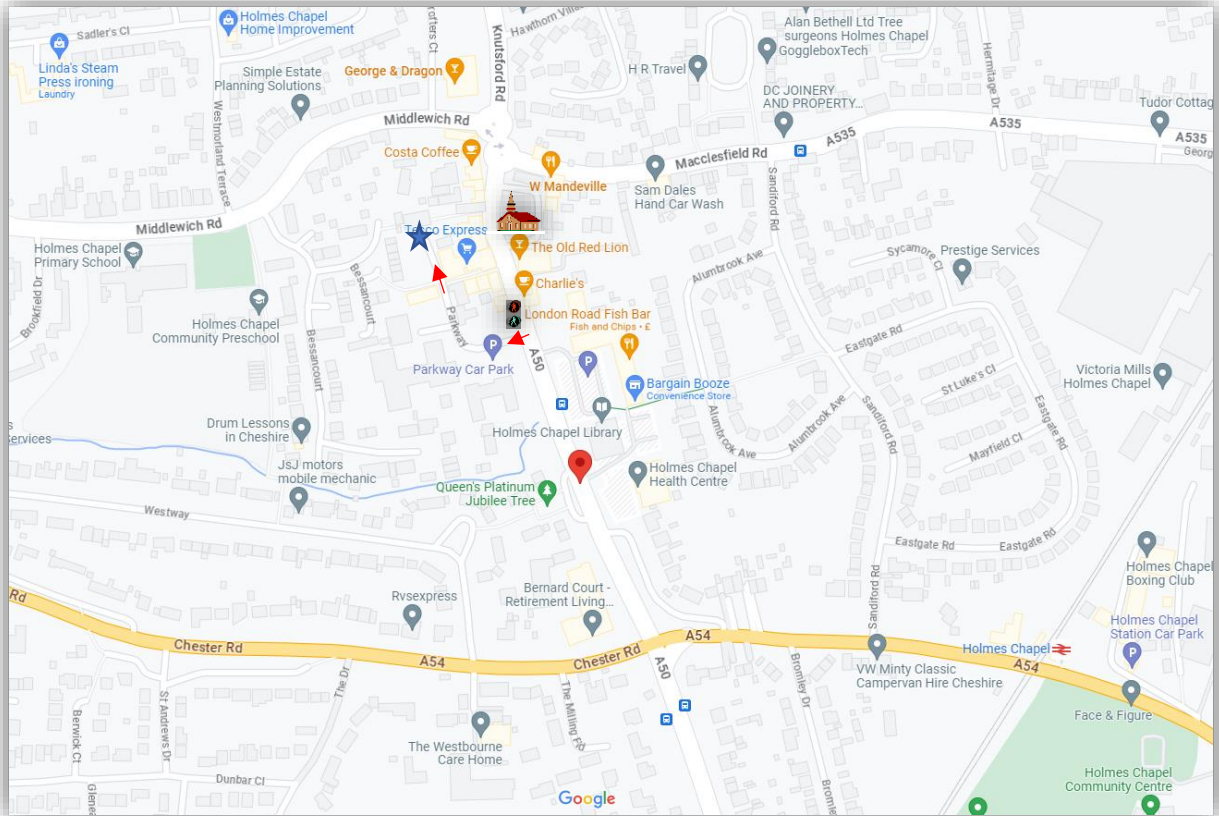

Holmes Chapel WI

St Luke's Hall, Parkway, Holmes Chapel CW4 7BA

- ❖ If you come into the village from the A54, at the traffic lights turn onto the A50 London Road - go pass the Health Centre and the Precinct on the right then turn left just before the zebra crossing.
- ❖ If you come into the village from the A50 (go over the two roundabouts) or A535 (turn left at the roundabout) or B5308 (turn right over the two roundabouts) to go pass the church and the Red Lion on your left, then turn right after the zebra crossing.
- ❖ St Luke's Hall is at the bottom of the Tesco Car Park.